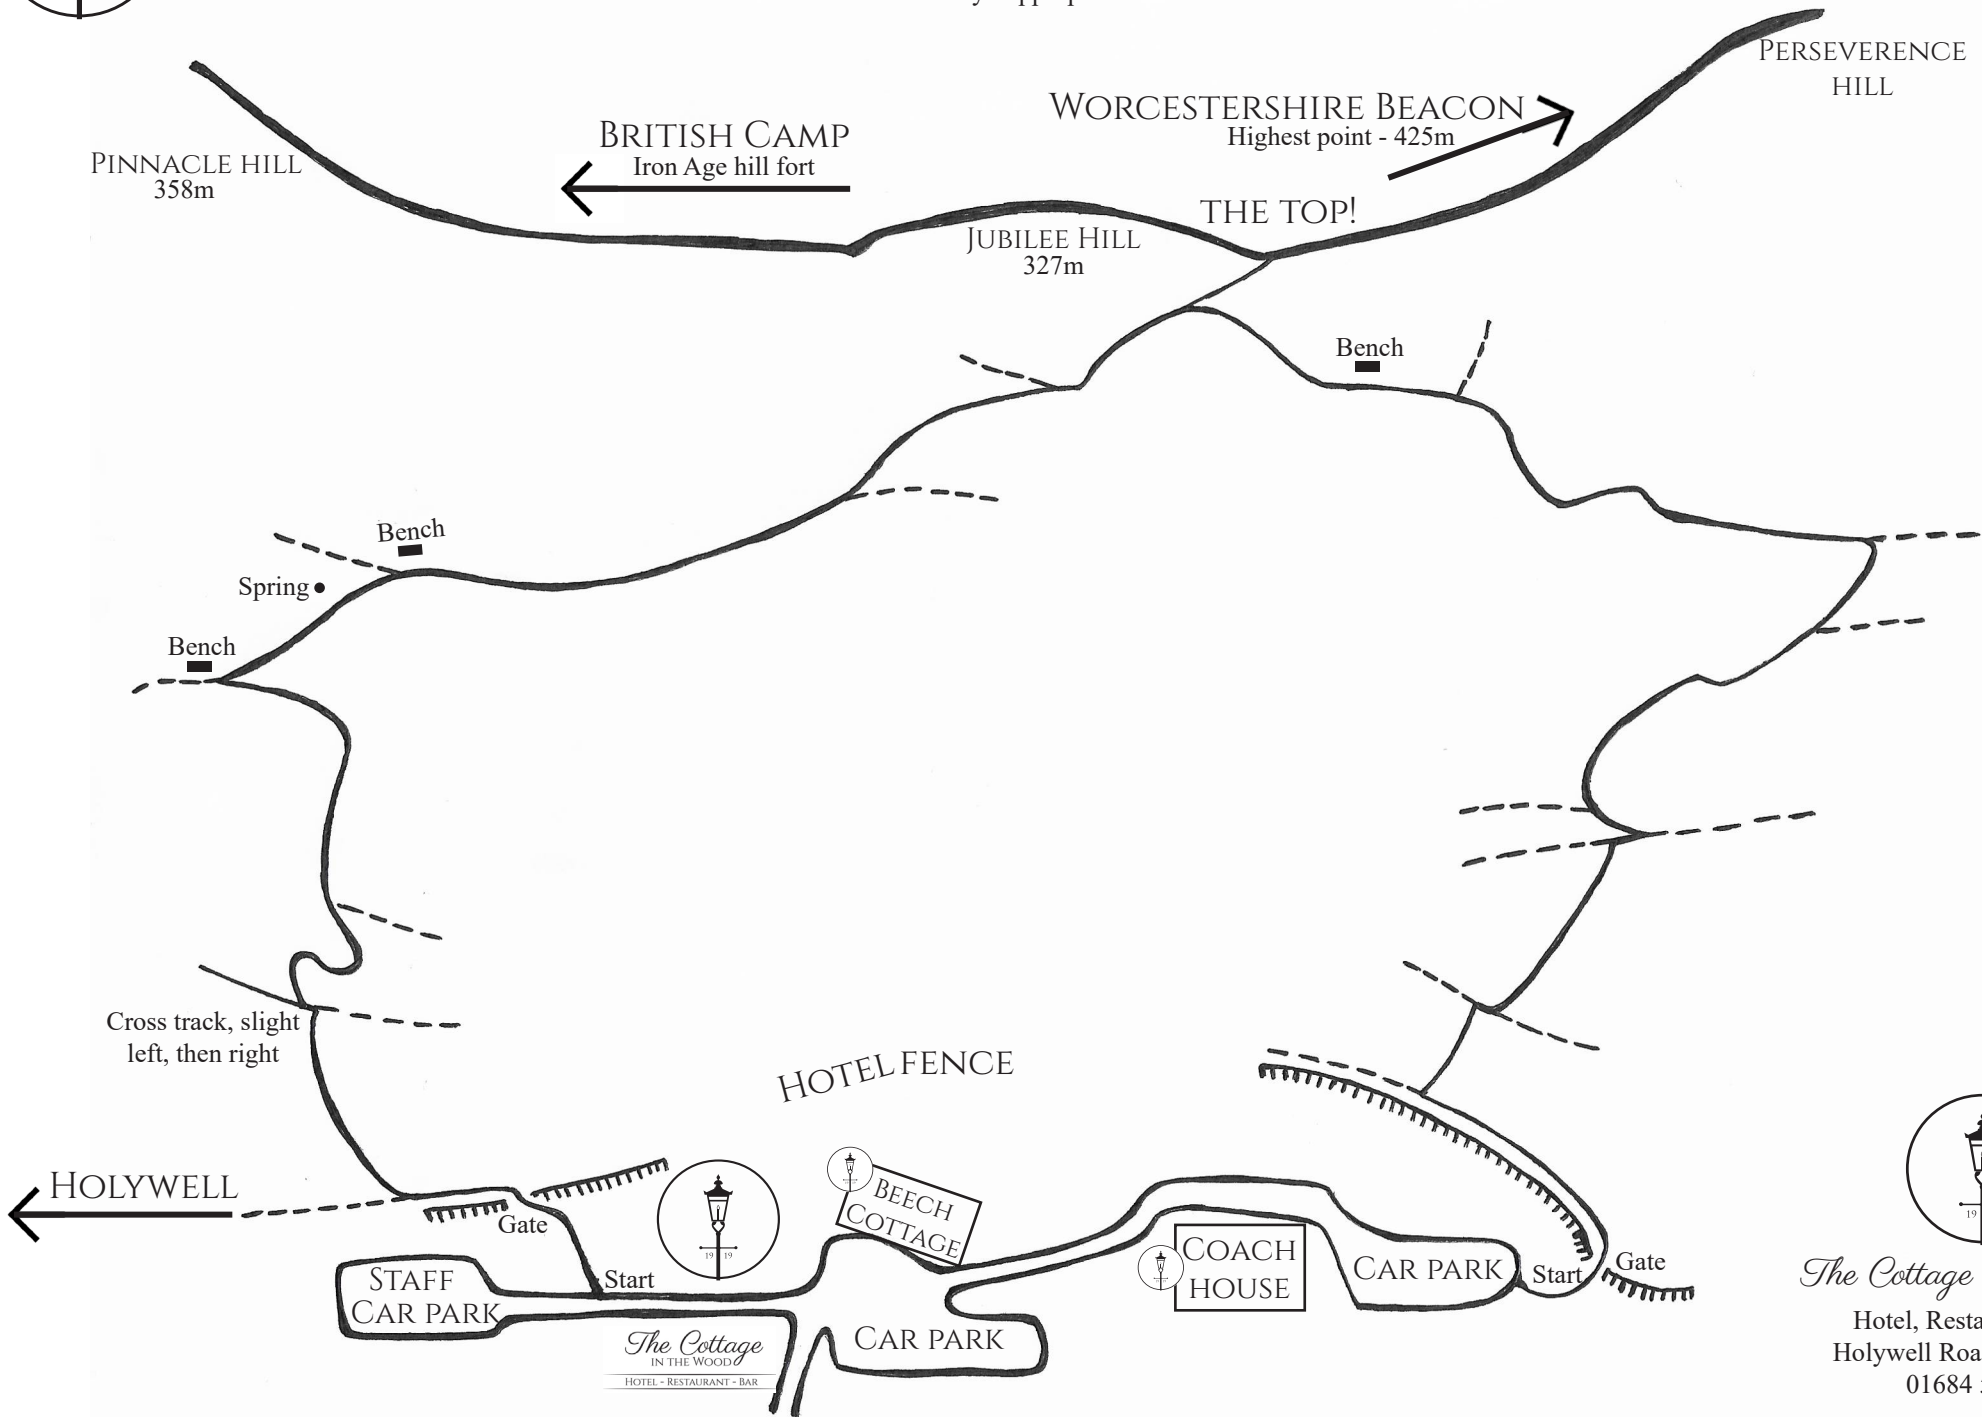

CIRCULAR WALK TO THE TOP

Moderate difficulty. Allow 40-50 minutes.
Paths can be muddy - appropriate footwear recommended.

The Cottage in the Wood

Hotel, Restaurant & Bar
Holywell Road, WR14 4LG
01684 588860